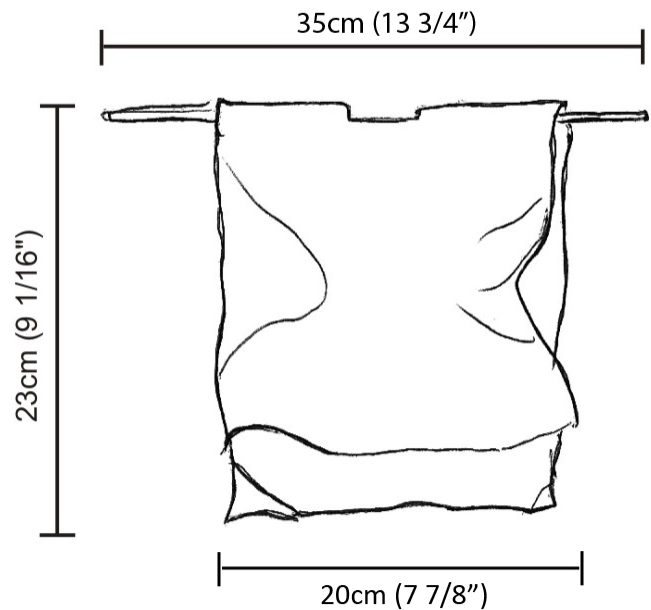

STENDIMI SURFACE

D133019- _____

base number

1. To build a product code in our configurator select the specify button on the base model # product page
2. To build a manual product code on this datasheet choose from the options listed below in blue font and add the suffix to the base model #

GENERAL

Series: Stendimi _____

Brand: Knikerboker _____

Division: Design _____

Mounting Type: Surface _____

Mounting Location: Wall _____

PHYSICAL

Shape: Abstract _____

Length (mm): 200 _____

Length (in): 7 ⁷/₈ _____

Height (mm): 230 _____

Height (in): 9 ¹/₁₆ _____

Extension (mm): 200 _____

Extension (in): 7 ⁷/₈ _____

Light Distribution: Indirect _____

Fixture Finish: BFM / BRL / BRW / CLF / CLM / CLW / GLF / GLM / GLW / MBK / SLF / SLM / SLW / WHI _____

Fixture Material: Metal _____

ELECTRICAL

Lamp Type: LED _____

Total Output Wattage (W): 9.8 _____

Dimming: 0-10V Dimming _____

Driver Included: No _____

Driver Location: Remote _____

Driver Type: Constant Voltage - 120 / 277Vac _____

Driver Class: Class 2 _____

Input Voltage (V): 120 - 277 _____

Output Voltage (V): 24 _____

Upon Request: (Not included - see components) Remote: 0-10Vdc dimming / Non-dimming 277Vac _____

LED

Color Temperature (°K): 3000 _____

Max. Delivered Lumen (lm): 1080 _____

CRI: >80 CRI _____

Lamp Life (hrs): 50000 _____

OPTICAL

RATINGS AND CERTIFICATIONS

Certified By: Certified for North American Standards _____

IP rating: IP20 _____

D