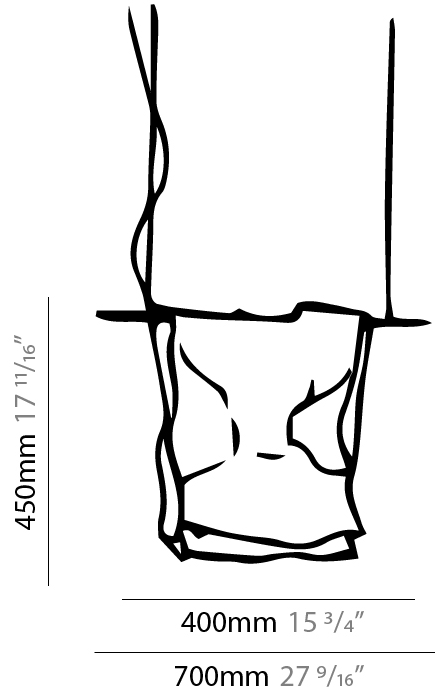

STENDIMI PORTABLE

D134013- _____
base number

1. To build a product code in our configurator select the specify button on the base model # product page
2. To build a manual product code on this datasheet choose from the options listed below in blue font and add the suffix to the base model #

GENERAL

Series: Stendimi _____
Brand: Knikerboker _____
Division: Design _____
Mounting Type: Portable _____
Mounting Location: Floor _____
Subcategory: Floor _____

PHYSICAL

Shape: Abstract _____
Length (mm): 400 _____
Length (in): 15 ³/₄ _____
Height (mm): 450 _____
Height (in): 17 ²³/₃₂ _____
Light Distribution: Indirect _____
Fixture Finish: BFM / BRL / BRW / CLF / CLM / CLW / GLF / GLM / GLW / MBK / SLF / SLM / SLW / WHI _____
Fixture Material: Metal _____
Cable Details: 2 Steel Cables 2000mm / 78 3/4" _____

ELECTRICAL

Lamp Type: LED _____
Total Output Wattage (W): 14.7 _____
Dimming: Non-Dimmable _____
Driver Included: Yes _____
Driver Location: Integrated _____
Driver Type: Constant Voltage - Universal - Non-dimming _____
Driver Class: Class 2 _____
Input Voltage (V): 120 - 277 _____
Output Voltage (V): 24 _____

LED

Number of LEDs: 4 strips _____
Color Temperature (°K): 3000 _____
Max. Delivered Lumen (lm): 1620 _____
CRI: >80 CRI _____
Lamp Life (hrs): 50000 _____

OPTICAL

RATINGS AND CERTIFICATIONS

Certified By: Certified for North American Standards _____
IP rating: IP20 _____